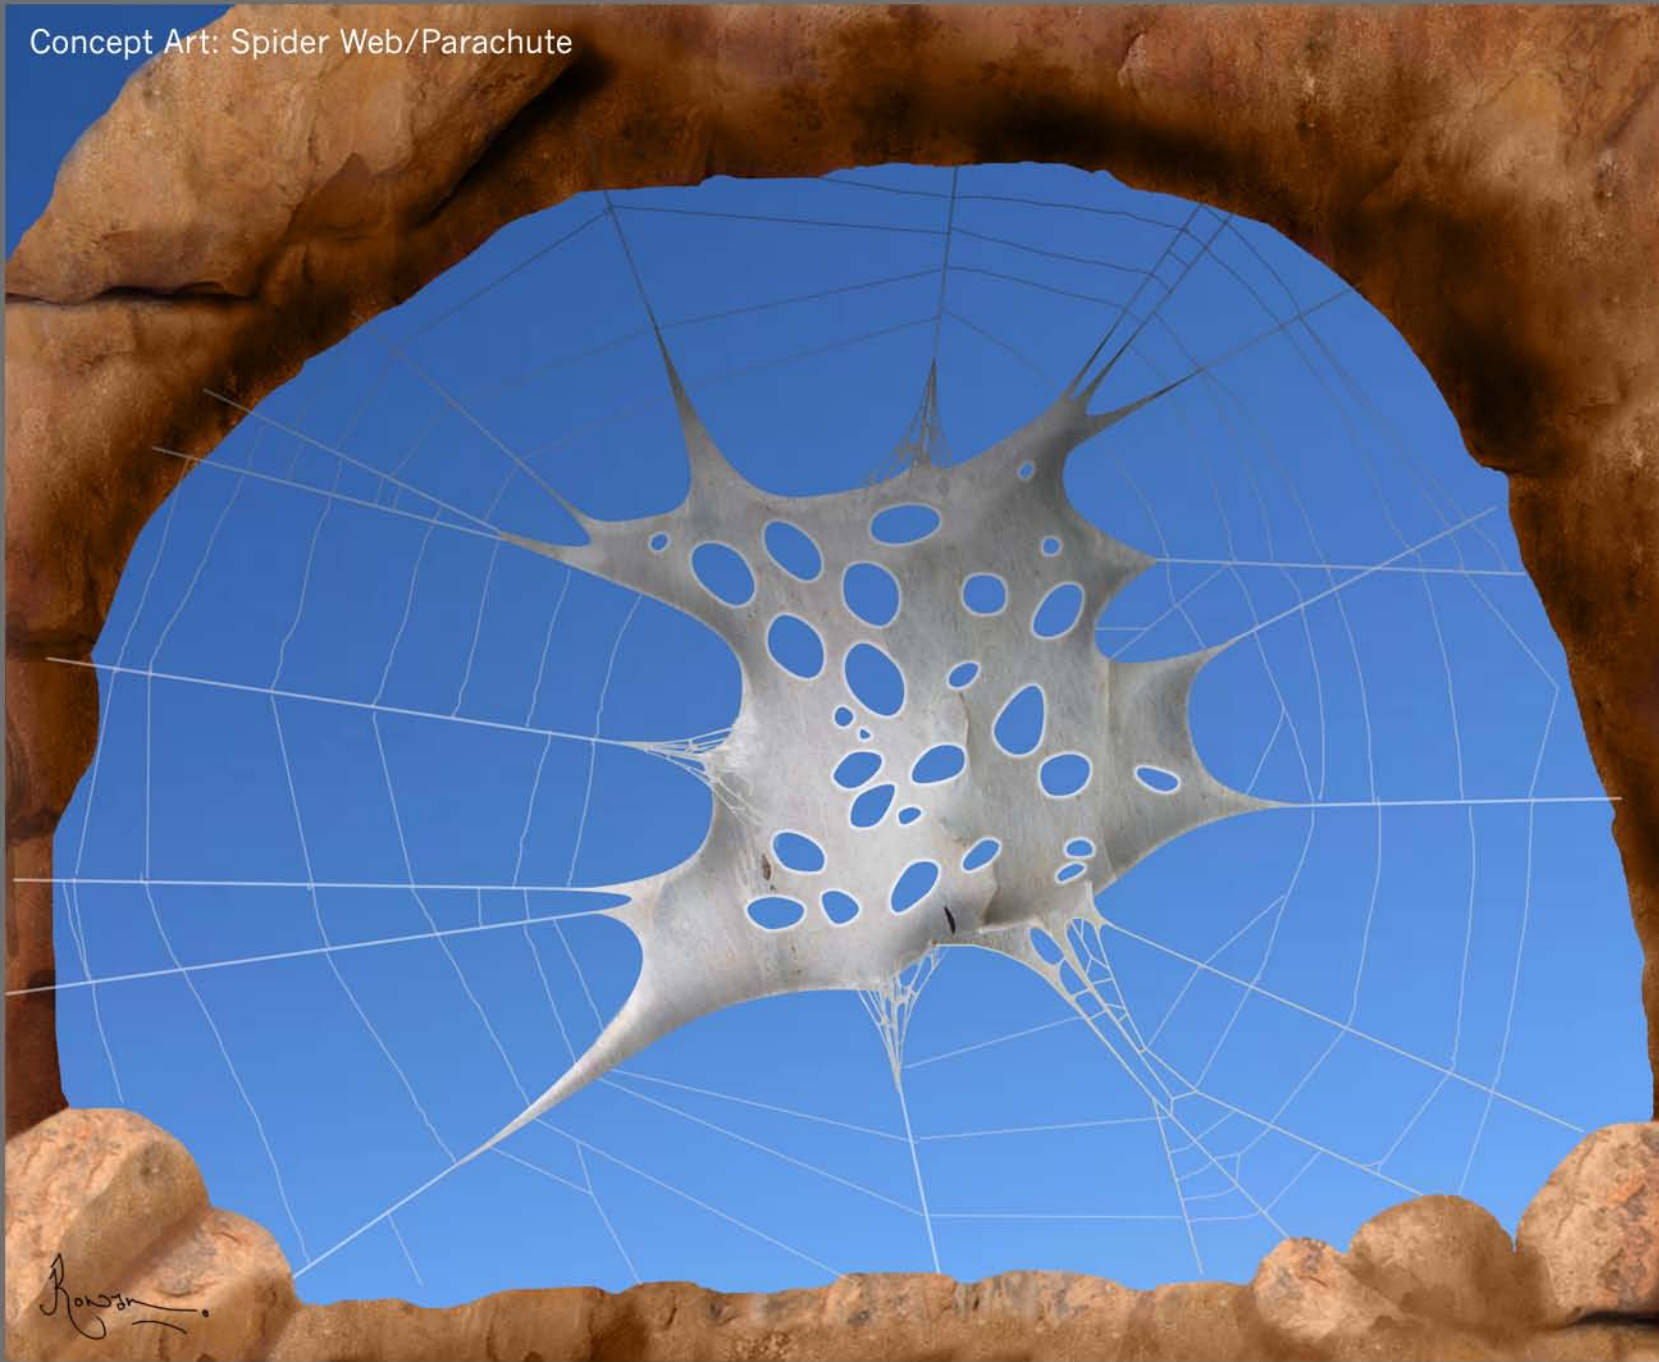

LIGHTHOUSE

inspired since 1997

JUNGLE BEAT >> ENVIRONMENT DESIGN / SPIDERWEB & PARACHUTE >> 4 APRIL 2007 >> ROWAN VAN TONDER

LIGHTHOUSE SPECIAL EFFECTS >>

- Unit B1A, Westlake Business Park, Tokai, Cape Town
- Mobile 072 9229551 • Landline 021 7020819
- Email: joe@lighthouseSFX.com • www.lighthouseSFX.com

Concept Art: Spider Web/Parachute

Rovson

Concept Art: Spider Web/Parachute

Rowan

Concept Art: Spider Web/Parachute

LIGHTHOUSE SPECIAL EFFECTS >>

- Unit B1A, Westlake Business Park, Tokai, Cape Town
- Mobile 072 9229551 • Landline 021 7020819
- Email: joe@lighthouseSFX.com • www.lighthouseSFX.com