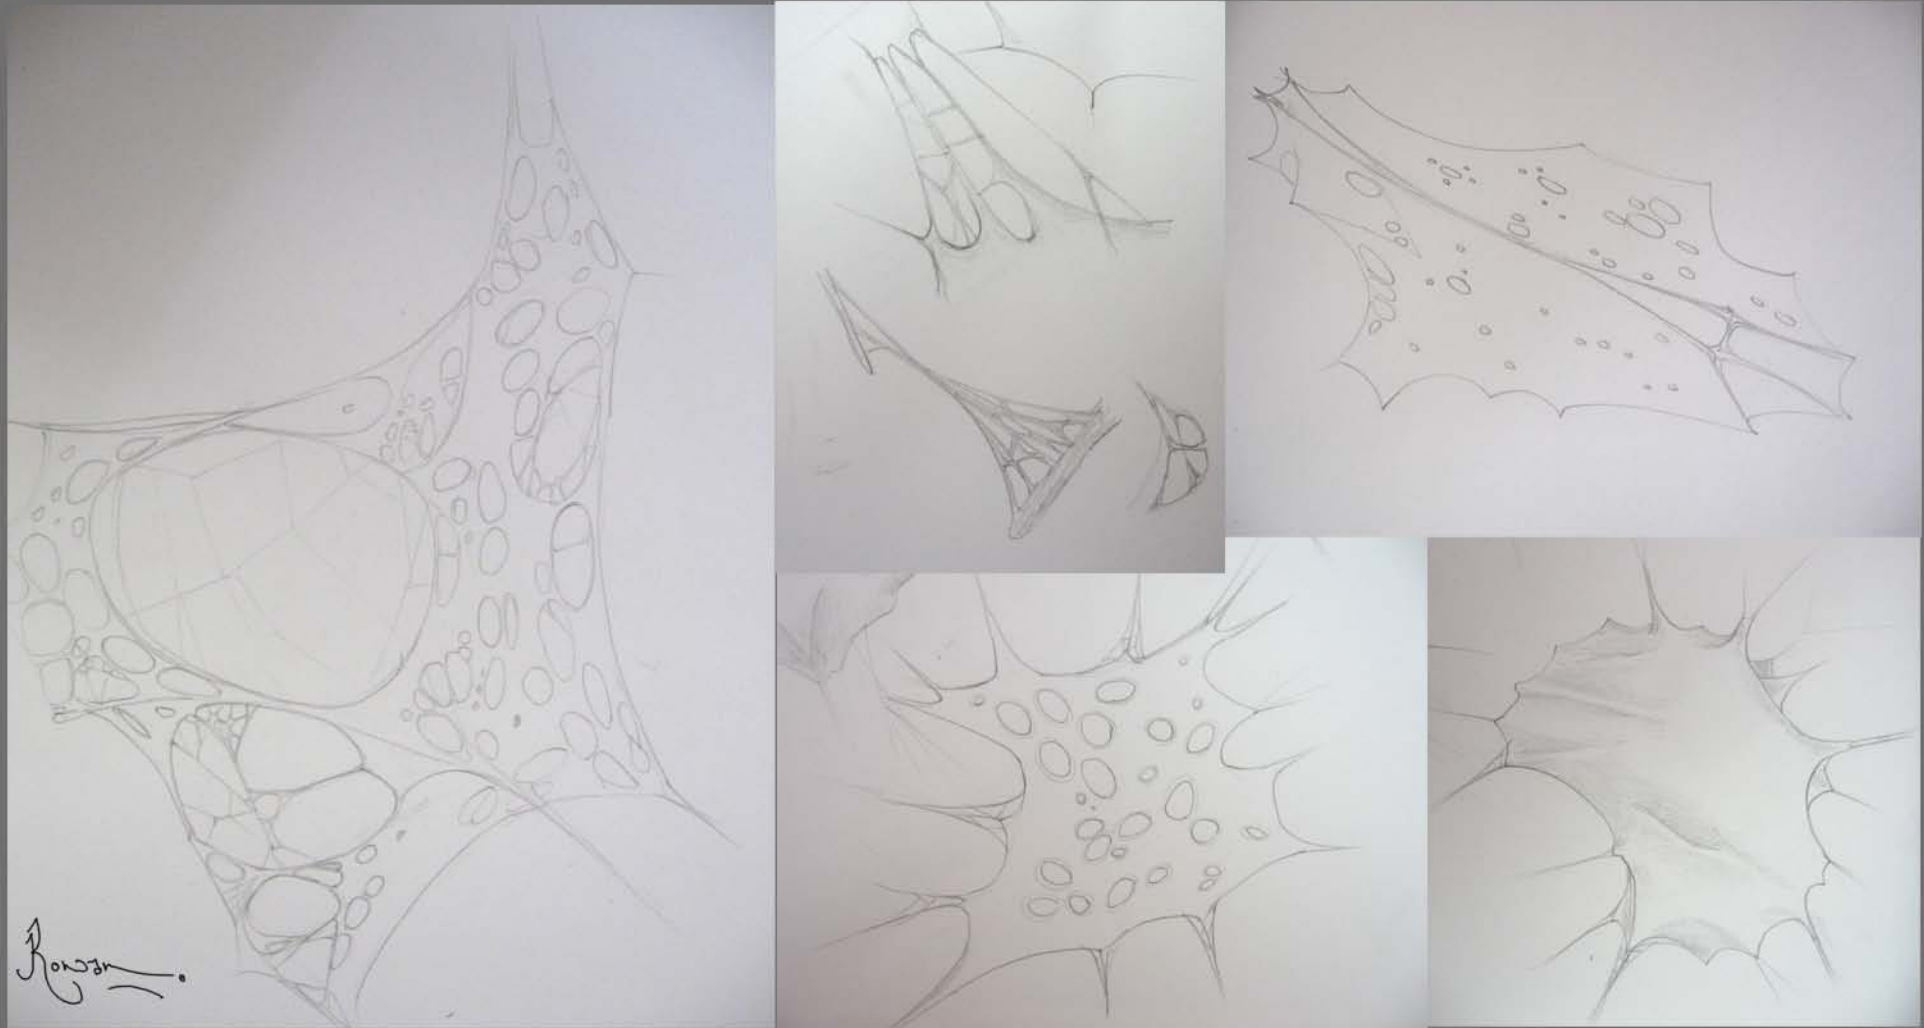

Concept Art: Spider Web/Parachute

Rovson

Concept Art: Spider Web/Parachute

Rowan

Concept Art: Spider Web/Parachute

LIGHTHOUSE SPECIAL EFFECTS >>

- Unit B1A, Westlake Business Park, Tokai, Cape Town
- Mobile 072 9229551 • Landline 021 7020819
- Email: joe@lighthouseSFX.com • www.lighthouseSFX.com